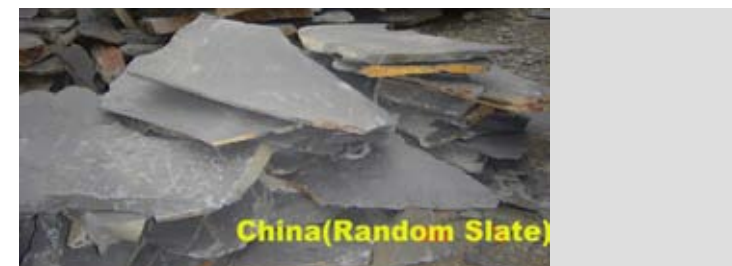

Irregular Random Slate

NO:JZS-0405

Color : Dark Green(0101WN)

- Materials: Slate
- Regular Size: Ø(Diameter)=500-1000mm
Ø(Diameter)=300-500mm
- Thickness: 15-25mm, 25-35mm, 35-50mm
- Transport: Jiujiang Port

NO:JZS-0404

Color : Black(0103)

- Materials: Slate
- Regular Size: Ø(Diameter)=500-1000mm
Ø(Diameter)=300-500mm
- Thickness: 15-25mm, 25-35mm, 35-50mm
- Transport: Jiujiang Port

NO:JZS-0406

Color : Green(0101XS)