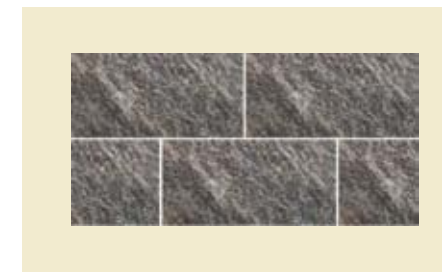

NO:JZS-0208