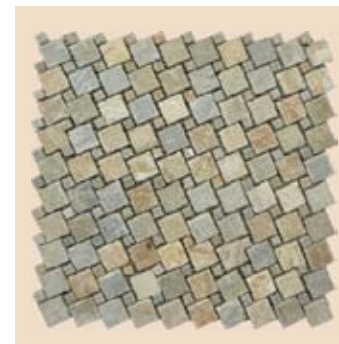

NO:JZS-1633