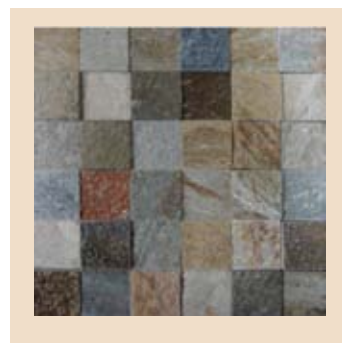

NO:JZS-1611