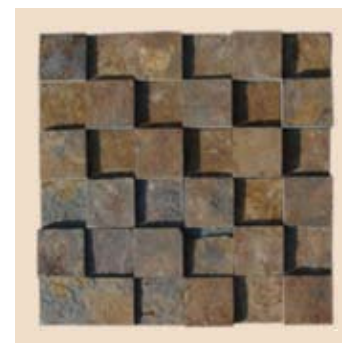

NO:JZS-1613